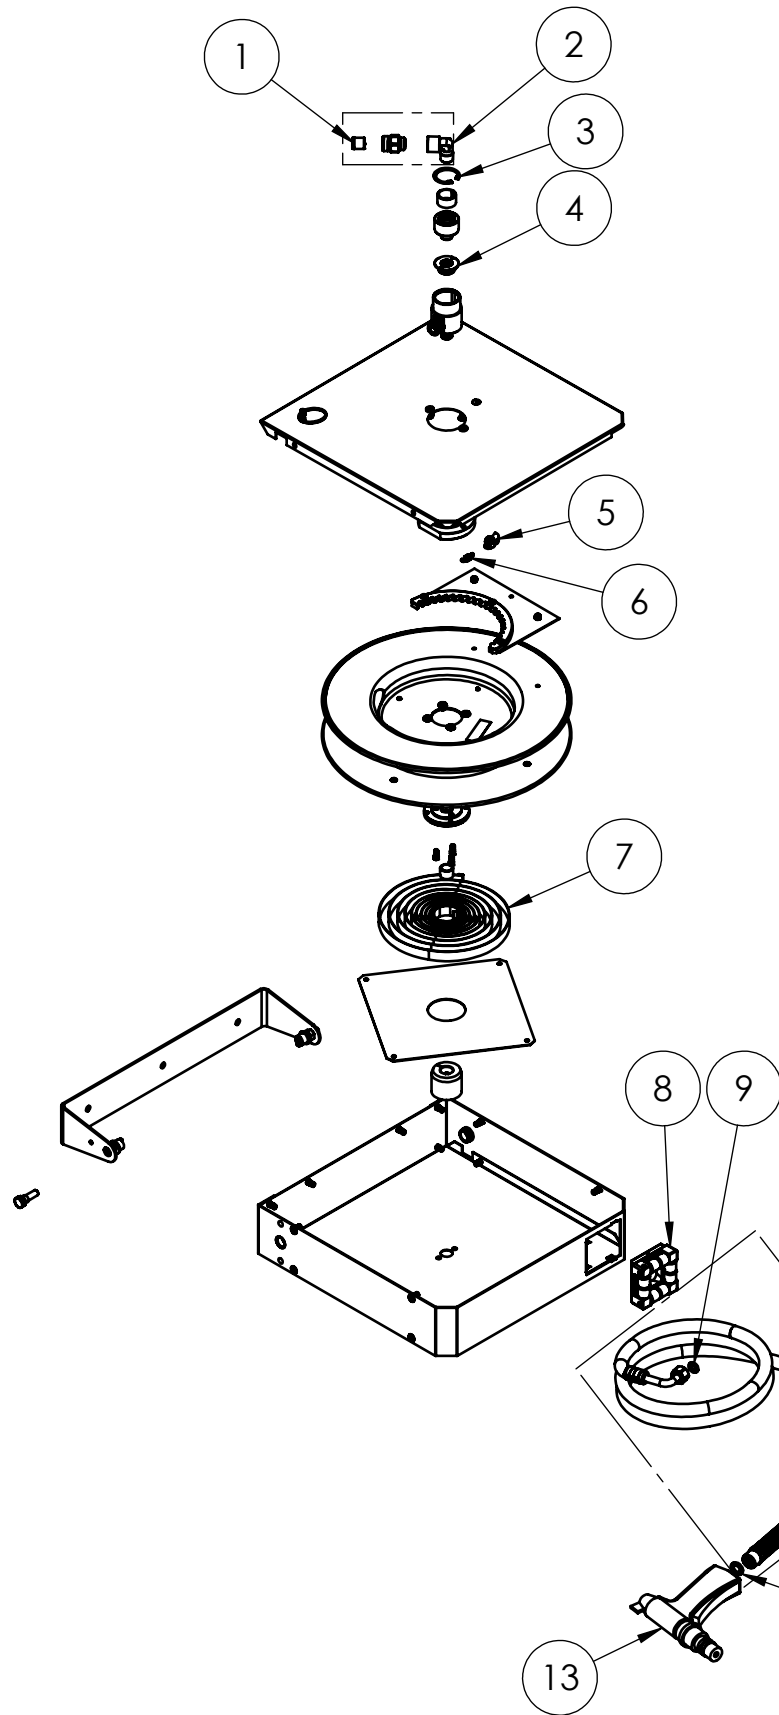

AISI 304 Case & Wall Bracket

Inlet Pipe Path Through The Support Ring

G1/2" Male Inlet (Left side)

DN10 x 6 meters Food Grade Rubber Hose

Nito 1 Spray Gun

TITLE / DESCRIZIONE

Enclosed, wall-mount swivel MIDiReel Hose Reel with 6 meter-long (DN10) food grade NBR rubber retractable hose. NITO 1 spray valve, G1/2" male inlet with built-in check valve, Cover and Wall Bracket AISI 304 Stainless Steel

DRN / DIS

CHD / VER

APPR

SCALE / SCALA 1:8

DATE / DATA 19/06/2020

SHEET / PAG 1 of 2

NUMBER / CODICE DIS.

MODEL / PRODOTTO
5R.M6Q.T448

A4V

ITEM NO.	SALES NO.	DESCRIPTION
1	P030	BACKFLOW PREVENTER DW15/DN10
2	P203	90° COUPLING + BACKFLOW PREVENTER
3	P206	JS SEEGER-RING (HEAVY DUTY) DIN 472
4	P335	BUSHING+O-RING
5	P171	RATCHET
6	P211	RATCHET SPRING
7	P164	M6 REEL SPRING
8	P542	ROLLER
9	P327	FLAT GASKET 3/8" Ø14x8sp.2mm
10	P317	Hose Clamping
11	P074	FLAT GASKET 1/2" Ø18.5x11 sp.2mm
12	F137	DN10 x 6m Hose Replacement Kit
13	P448	NITO1 w.Female G1/2" fitting

TITLE / DESCRIZIONE

Enclosed, wall-mount swivel MIDiReel Hose Reel with 6 meter-long (DN10) food grade NBR rubber retractable hose. NITO 1 spray valve, G1/2" male inlet with built-in check valve, Cover and Wall Bracket AISI 304 Stainless Steel